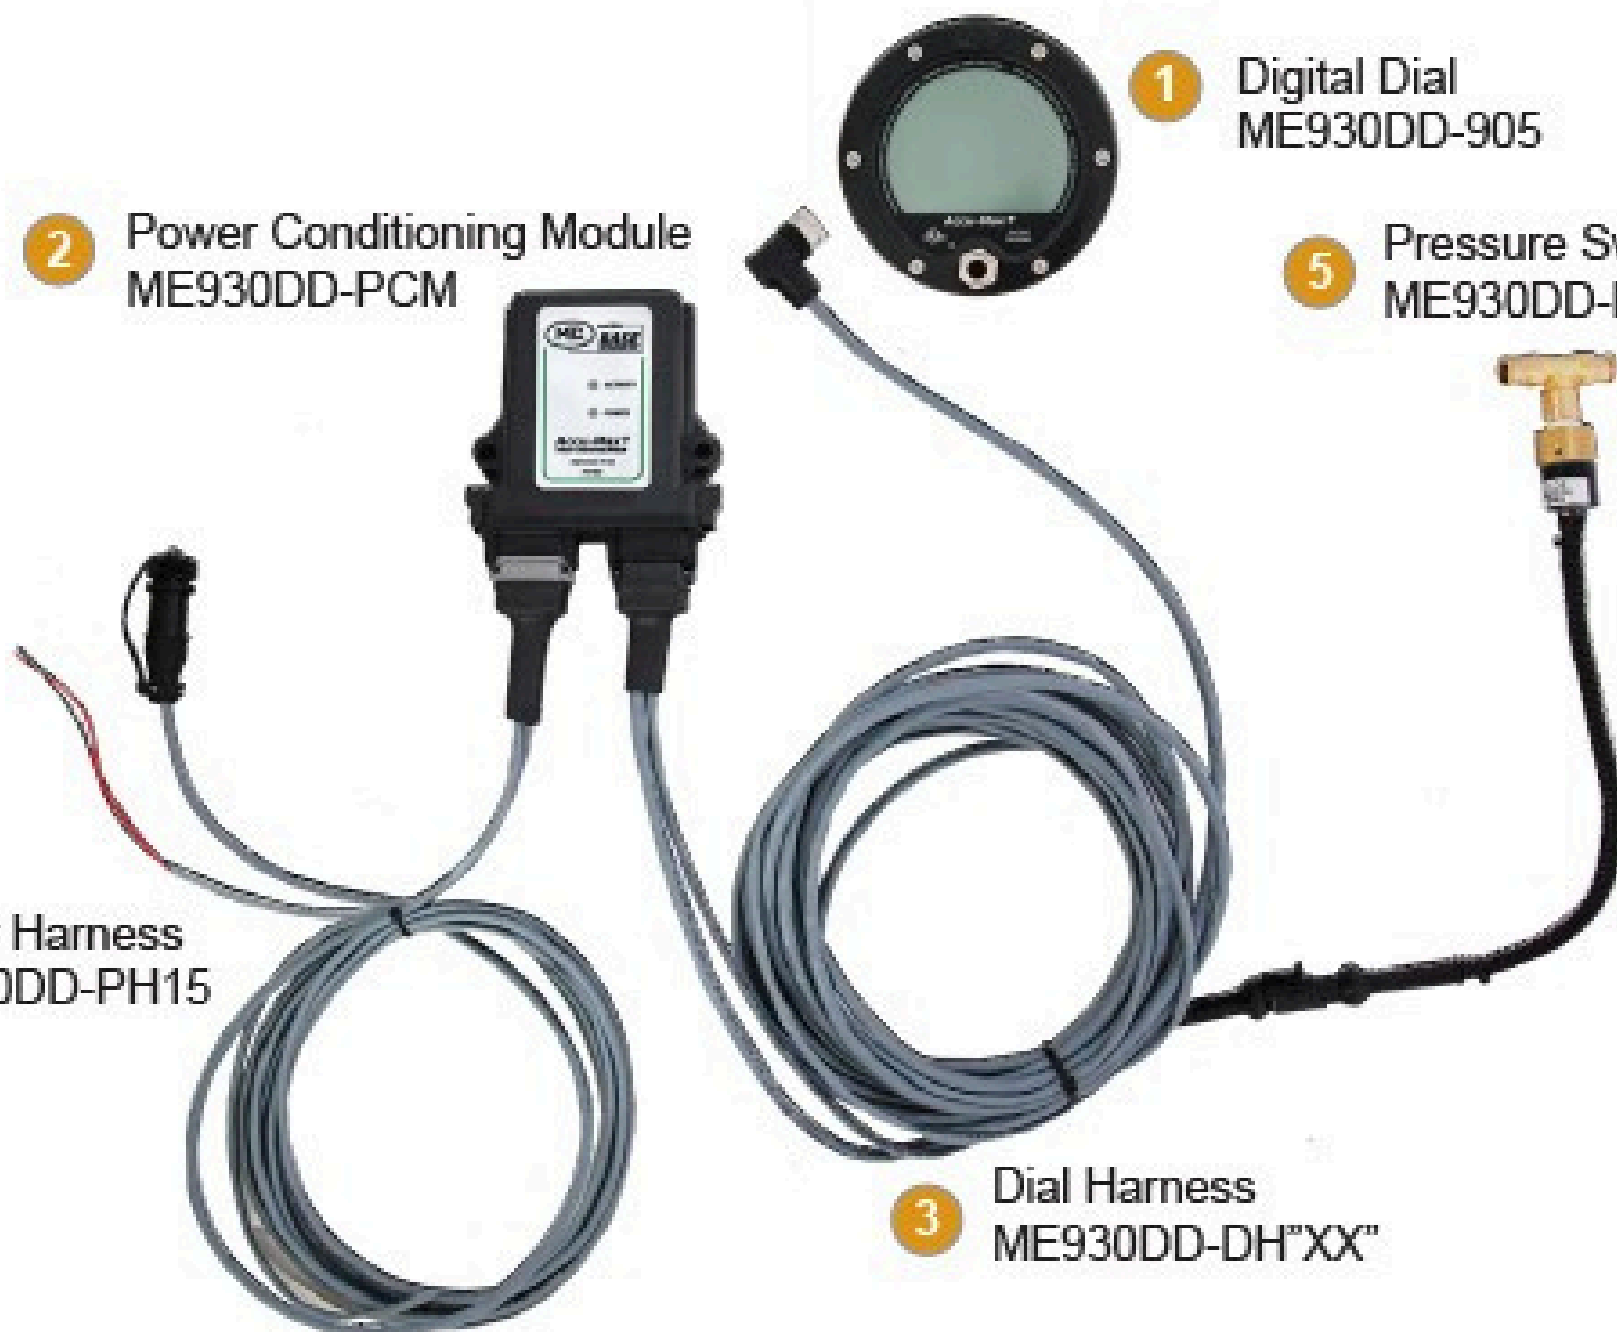

2 Power Conditioning Module
ME930DD-PCM

1 Digital Dial
ME930DD-905

5 Pressure Switch
ME930DD-PSA1004

4 Power Harness
ME930DD-PH15

3 Dial Harness
ME930DD-DH"XX"

1

DIGITAL DIAL OPTIONS				
Part No.	Type	Style	Dial Size	Tank Diameter
ME930DD-905	DOT	Accu-Max+ Digital Dial Only	4"	N/A
ME930DD-72	DOT	Float Gauge w/ Accu-Max+ Digital Dial	4"	72"
ME930DD-79	DOT		4"	79"
ME930DD-84	DOT		4"	84"

3

DIAL HARNESS		
Part No.	Description	Harness Length
ME930DD-DH20	Dial harness w/ 15 ft. air pressure switch cable	20'
ME930DD-DH30		30'
ME930DD-DH40		40'
ME930DD-DH50		50'

2

POWER CONDITIONING MODULE		
Part No.	Type	Mounting Location
ME930DD-PCM	Potted	Universal - Interior/Exterior

4

POWER HARNESS	
Part No.	Description
ME930DD-PH15	15 ft. vehicle power harness w/ 3 ft. data connector cable

5

PRESSURE SWITCH	
Part No.	Description
ME930DD-PSA1004	Air pressure switch assembly w/ 3/8" inline connector tee